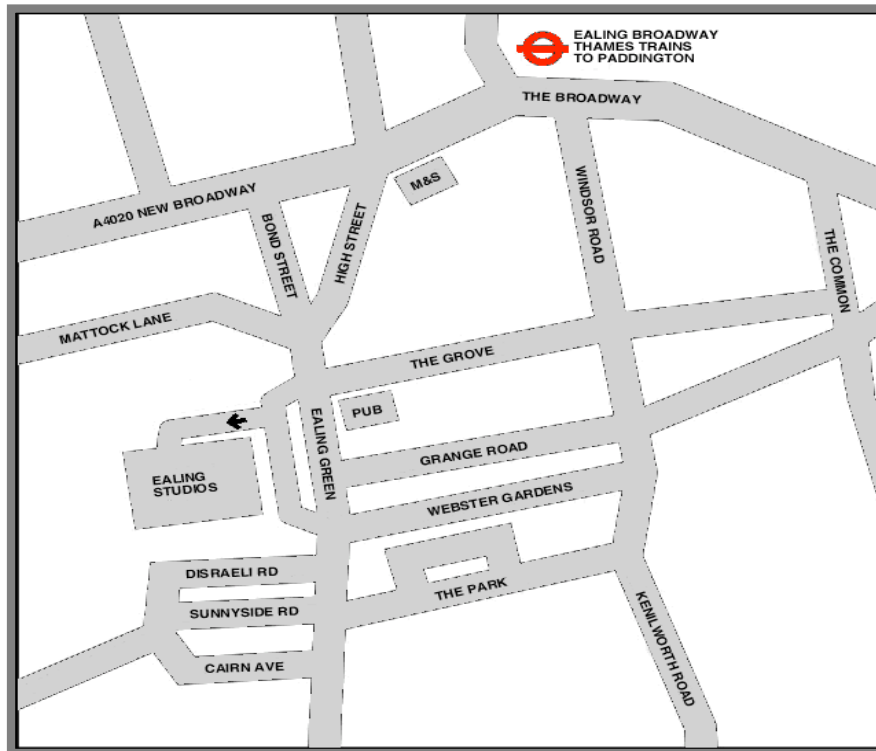

Travel Information & Directions

Underground/Rail Links

- Piccadilly Line:** South Ealing
- Central Line:** Ealing Broadway
- District Line:** Ealing Broadway
- Mainline Links:** Ealing Broadway to Paddington

Bus Links

- 65** Kingston to Ealing Broadway.
(St Mary's Road, just outside studios)
- 83** Golders Green to Ealing Hospital
(via Ealing Broadway)
- 207** Shepherds Bush to Hayes
(via Ealing Broadway)

By Road

Note: *Parking is limited at Ealing Studios - you will have to find pay and display parking nearby.*

A40 - Hanger Lane Roundabout - A406 North Circular Road going south - right onto Uxbridge Road - into Ealing Broadway - left filter at M&S - left at mini roundabout - right at traffic lights into Ealing Green - follow road around and take last turning on right into studios.

A4 - (Great West Road) under junction 2 of the M4 by the Texaco garage - turn North up South Ealing Road - continue until Ealing Green is on your left - left at traffic lights into Ealing Green - follow road around and take your last turning into studios.